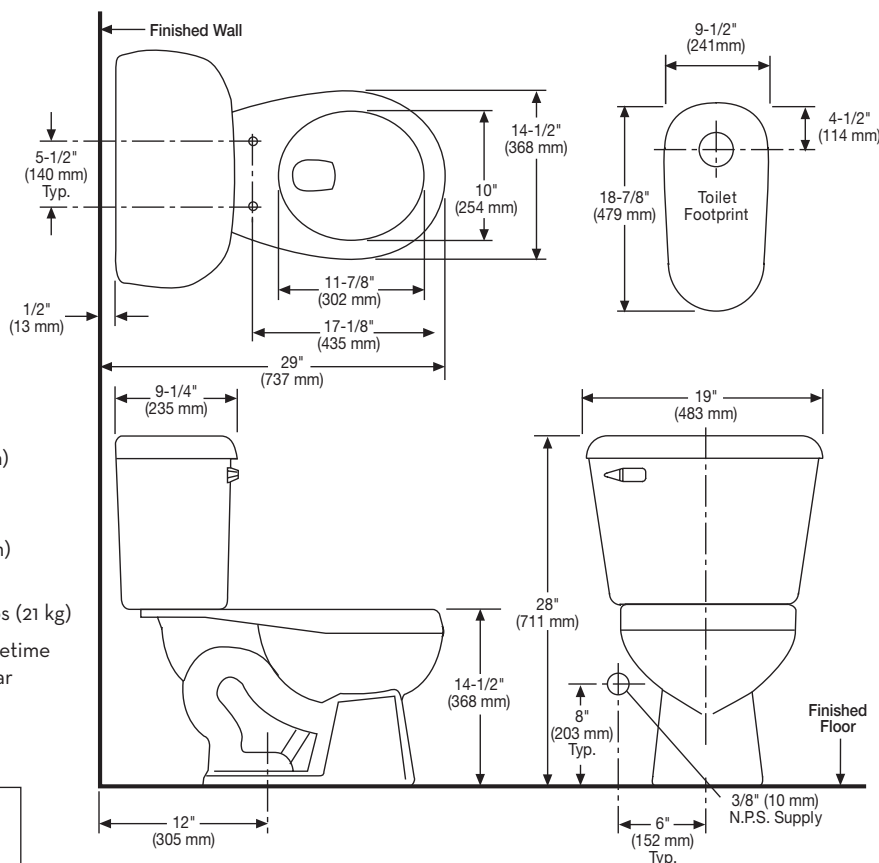

146-123

QUANTUM™

Round Front, Pressure-Assist,
Vitreous China, Two-Piece Toilet

FEATURES

- Stylish Contemporary Design
- 1.6 Gpf / 6.0 Lpf
- Two-Inch Glazed Trapway
- Large 9-3/4" x 11-1/2" Water Surface
- High Performance, Pressure-Assist Flushmate III™ Flushing Technology
- Available in White and Standard Colors (Consult Price Book for Specific Colors)
- Trip Levers
 - Model 45 Left Hand, Chrome Plated Metal
 - Model 49 Right Hand, Chrome Plated Metal
 - Model 47 Chrome Plated Plastic Push Button Actuator
 (Consult Price Book for Additional Finishes)
- Upgrade with a Color-Match SmartClose™ or Primo™ Toilet Seat
- Outstanding Protection – The Mansfield® Limited Lifetime Warranty

Sloan Flushmate III™ Vessel

The Sloan Flushmate III™ pressure-assist vessel. The pressurized flushing action is second to none. Superior performance over conventional two-piece, gravity flush toilets.

Add a Toilet Seat

TECHNICAL INFORMATION

Specifications

Material	Vitreous China
Water Pressure Range	20 to 125 P.S.I.
Flush System	Flushmate III™ Flushing Technology
Water Usage	1.6 Gpf / 6.0 Lpf
Water Surface Area	9-3/4" x 11-1/2"
Trap Diameter	2"
Trap Seal	2-3/4"
Rough-In	12"
Shipping Dimensions	Model 146 27-1/4" x 15-5/8" x 15-1/4" (692 mm x 397 mm x 387 mm) Model 122/123/123RH 21" x 11-5/16" x 17-11/16" (533 mm x 287 mm x 449 mm)
Shipping Weight	Model 146 – 50 lbs (23 kg) Model 122/123/123RH – 47 lbs (21 kg)
Warranty	Vitreous China – Limited Lifetime Tank Trim – Limited One Year

NOTE: Install this product according to the installation guide. Fixture dimensions are nominal and conform to tolerances in ASME Standard A112.19.2

See our complete line of acrylic and vitreous china bathroom and kitchen fixtures, plastic tank trim and plumbing products.